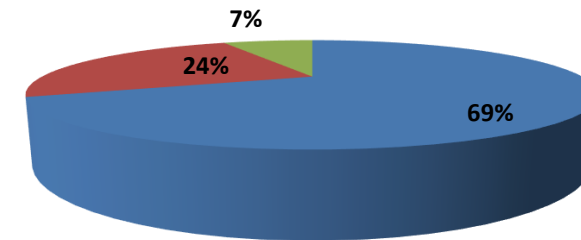

**School of Biotechnology and Biosciences
Academic Feedback: Student Satisfaction Level
Even Semester 2023-24**

■ Satisfaction level 100%   ■ Satisfaction level 75%
■ Satisfaction level Below 75%