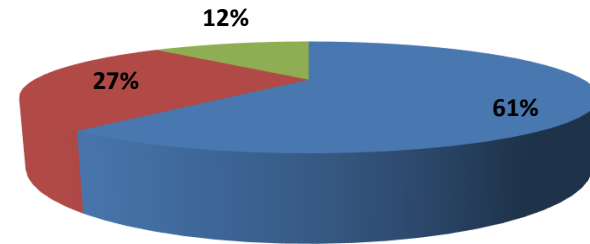

■ Satisfaction level 100% ■ Satisfaction level 75%
■ Satisfaction level Below 75%

**School of Engineering
Academic Feedback: Student Satisfaction Level
Even Semester 2023-24**

■ Satisfaction level 100% ■ Satisfaction level 75%
■ Satisfaction level Below 75%

**School of Biotechnology and Biosciences
Academic Feedback: Student Satisfaction Level
Even Semester 2023-24**

■ Satisfaction level 100% ■ Satisfaction level 75%
■ Satisfaction level Below 75%

School of Law
Academic Feedback: Student Satisfaction Level
Even Semester 2023-24

■ Satisfaction level 100% ■ Satisfaction level 75%
■ Satisfaction level Below 75%

School of Humanities & Social Sciences
Academic Feedback: Student Satisfaction Level
Even Semester 2023-24

■ Satisfaction level 100% ■ Satisfaction level 75%
■ Satisfaction level Below 75%