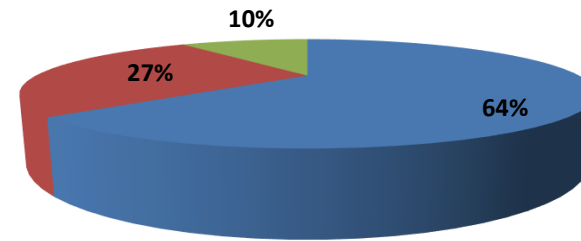

Brainware University Academic Feedback: Student Satisfaction Level Even Semester 2023-24

School of Medical & Allied Health Sciences Academic Feedback: Student Satisfaction Level Even Semester 2023-24

School of Communication, Multimedia & Film Studies Academic Feedback: Student Satisfaction Level Even Semester 2023-24

**School of Computational & Applied Sciences
Academic Feedback: Student Satisfaction Level
Even Semester 2023-24**

■ Satisfaction level 100% ■ Satisfaction level 75%
■ Satisfaction level Below 75%

**School of Management & Commerce
Academic Feedback: Student Satisfaction Level
Even Semester 2023-24**

■ Satisfaction level 100% ■ Satisfaction level 75%
■ Satisfaction level Below 75%

**School of Engineering
Academic Feedback: Student Satisfaction Level
Even Semester 2023-24**

■ Satisfaction level 100% ■ Satisfaction level 75%
■ Satisfaction level Below 75%