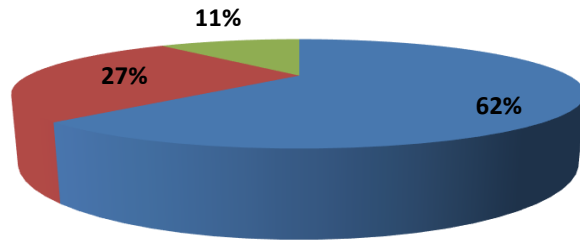

Brainware University Academic Feedback: Student Satisfaction Level Even Semester 2023-24

School of Medical & Allied Health Sciences Academic Feedback: Student Satisfaction Level Even Semester 2023-24

School of Communication, Multimedia & Film Studies Academic Feedback: Student Satisfaction Level Even Semester 2023-24

**School of Computational & Applied Sciences
Academic Feedback: Student Satisfaction Level
Even Semester 2023-24**

■ Satisfaction level 100% ■ Satisfaction level 75%
■ Satisfaction level Below 75%

**School of Management & Commerce
Academic Feedback: Student Satisfaction Level
Even Semester 2023-24**

■ Satisfaction level 100% ■ Satisfaction level 75%
■ Satisfaction level Below 75%

**School of Engineering
Academic Feedback: Student Satisfaction Level
Even Semester 2023-24**

■ Satisfaction level 100% ■ Satisfaction level 75%
■ Satisfaction level Below 75%