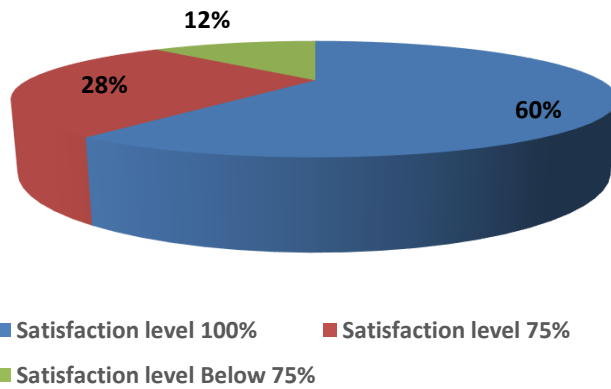

Brainware University Academic Feedback: Student Satisfaction Level Even Semester 2023-24

School of Medical & Allied Health Sciences Academic Feedback: Student Satisfaction Level Even Semester 2023-24

School of Communication, Multimedia & Film Studies Academic Feedback: Student Satisfaction Level Even Semester 2023-24

**School of Computational & Applied Sciences
Academic Feedback: Student Satisfaction Level
Even Semester 2023-24**

■ Satisfaction level 100% ■ Satisfaction level 75%
■ Satisfaction level Below 75%

**School of Management & Commerce
Academic Feedback: Student Satisfaction Level
Even Semester 2023-24**

■ Satisfaction level 100% ■ Satisfaction level 75%
■ Satisfaction level Below 75%

**School of Engineering
Academic Feedback: Student Satisfaction Level
Even Semester 2023-24**

■ Satisfaction level 100% ■ Satisfaction level 75%
■ Satisfaction level Below 75%

School of Agriculture
Academic Feedback: Student Satisfaction Level
Even Semester 2023-24

■ Satisfaction level 100% ■ Satisfaction level 75%
■ Satisfaction level Below 75%