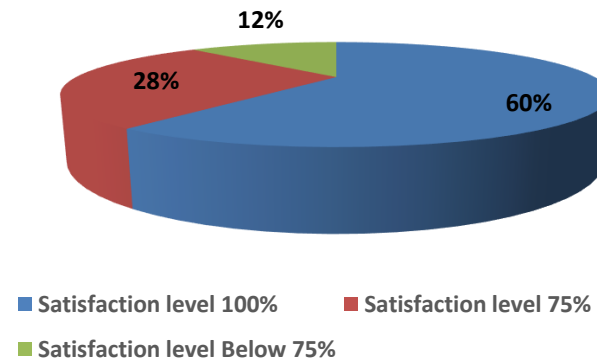

Brainware University Academic Feedback: Student Satisfaction Level Even Semester 2023-24

School of Medical & Allied Health Sciences Academic Feedback: Student Satisfaction Level Even Semester 2023-24

School of Communication, Multimedia & Film Studies Academic Feedback: Student Satisfaction Level Even Semester 2023-24

**School of Computational & Applied Sciences
Academic Feedback: Student Satisfaction Level
Even Semester 2023-24**

■ Satisfaction level 100% ■ Satisfaction level 75%
■ Satisfaction level Below 75%

**School of Management & Commerce
Academic Feedback: Student Satisfaction Level
Even Semester 2023-24**

■ Satisfaction level 100% ■ Satisfaction level 75%
■ Satisfaction level Below 75%

**School of Engineering
Academic Feedback: Student Satisfaction Level
Even Semester 2023-24**

■ Satisfaction level 100% ■ Satisfaction level 75%
■ Satisfaction level Below 75%

**School of Biotechnology and Biosciences
Academic Feedback: Student Satisfaction Level
Even Semester 2023-24**

■ Satisfaction level 100% ■ Satisfaction level 75%
■ Satisfaction level Below 75%

School of Law
Academic Feedback: Student Satisfaction Level
Even Semester 2023-24