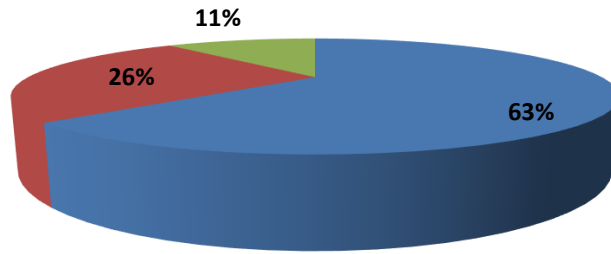

■ Satisfaction level 100% ■ Satisfaction level 75%
■ Satisfaction level Below 75%

**School of Engineering
Academic Feedback: Student Satisfaction Level
Even Semester 2023-24**

■ Satisfaction level 100% ■ Satisfaction level 75%
■ Satisfaction level Below 75%

**School of Biotechnology and Biosciences
Academic Feedback: Student Satisfaction Level
Even Semester 2023-24**

■ Satisfaction level 100% ■ Satisfaction level 75%
■ Satisfaction level Below 75%

School of Law
Academic Feedback: Student Satisfaction Level
Even Semester 2023-24