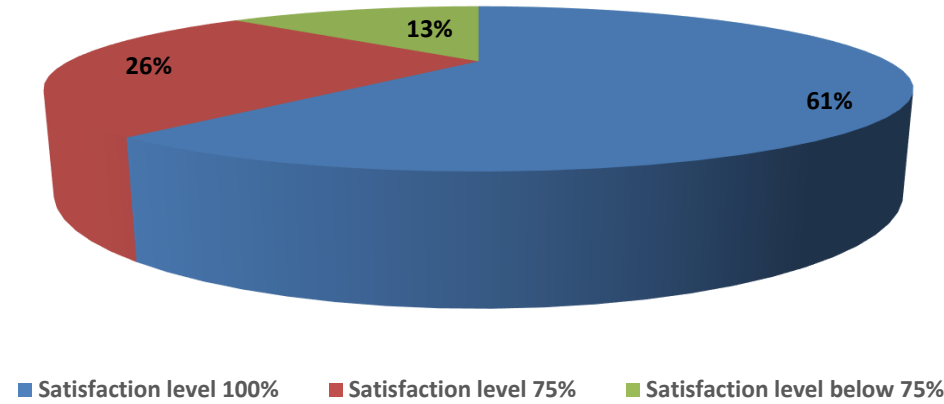

Brainware University Academic Feedback: Student Satisfaction Level Even Semester 2023-24

School of Medical & Allied Health Sciences Academic Feedback: Student Satisfaction Level Even Semester 2023-24

School of Communication, Multimedia & Film Studies Academic Feedback: Student Satisfaction Level Even Semester 2023-24

**School of Computational & Applied Sciences
Academic Feedback: Student Satisfaction Level
Even Semester 2023-24**

■ Satisfaction level 100% ■ Satisfaction level 75%
■ Satisfaction level Below 75%

**School of Management & Commerce
Academic Feedback: Student Satisfaction Level
Even Semester 2023-24**

■ Satisfaction level 100% ■ Satisfaction level 75%
■ Satisfaction level Below 75%

**School of Engineering
Academic Feedback: Student Satisfaction Level
Even Semester 2023-24**

■ Satisfaction level 100% ■ Satisfaction level 75%
■ Satisfaction level Below 75%

School of Agriculture
Academic Feedback: Student Satisfaction Level
Even Semester 2023-24

■ Satisfaction level 100% ■ Satisfaction level 75%
■ Satisfaction level Below 75%