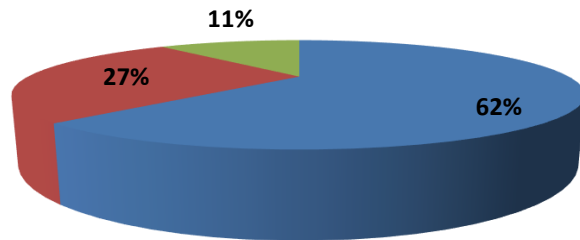

**School of Computational & Applied Sciences
Academic Feedback: Student Satisfaction Level
Even Semester 2023-24**

■ Satisfaction level 100% ■ Satisfaction level 75%
■ Satisfaction level Below 75%

**School of Management & Commerce
Academic Feedback: Student Satisfaction Level
Even Semester 2023-24**

■ Satisfaction level 100% ■ Satisfaction level 75%
■ Satisfaction level Below 75%

**School of Engineering
Academic Feedback: Student Satisfaction Level
Even Semester 2023-24**

■ Satisfaction level 100% ■ Satisfaction level 75%
■ Satisfaction level Below 75%