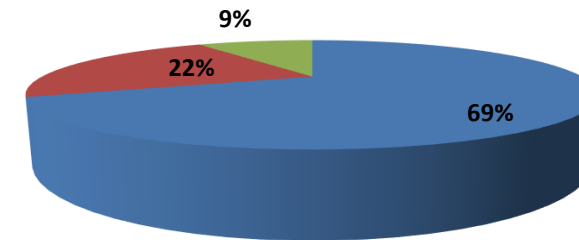

■ Satisfaction level 100%    ■ Satisfaction level 75%  
■ Satisfaction level Below 75%

**School of Management & Commerce  
Academic Feedback: Student Satisfaction Level  
Odd Semester 2023-24**

■ Satisfaction level 100%    ■ Satisfaction level 75%  
■ Satisfaction level Below 75%

**School of Engineering  
Academic Feedback: Student Satisfaction Level  
Odd Semester 2023-24**

■ Satisfaction level 100%    ■ Satisfaction level 75%  
■ Satisfaction level Below 75%

**School of Biotechnology and Biosciences  
Academic Feedback: Student Satisfaction Level  
Odd Semester 2023-24**