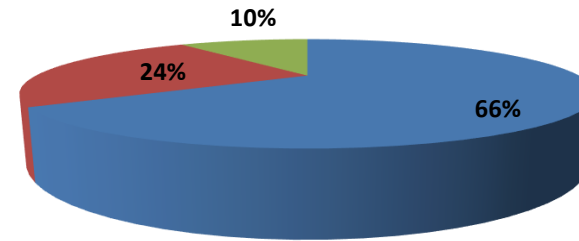

**Brainware University**  
**Academic Feedback: Student Satisfaction Level**  
**Odd Semester 2023-24**

**School of Medical & Allied Health Sciences**  
**Academic Feedback: Student Satisfaction Level**  
**Odd Semester 2023-24**

**School of Communication, Multimedia & Film Studies**  
**Academic Feedback: Student Satisfaction Level**  
**Odd Semester 2023-24**

**School of Computational & Applied Sciences  
Academic Feedback: Student Satisfaction Level  
Odd Semester 2023-24**

■ Satisfaction level 100%    ■ Satisfaction level 75%  
■ Satisfaction level Below 75%

**School of Management & Commerce  
Academic Feedback: Student Satisfaction Level  
Odd Semester 2023-24**

■ Satisfaction level 100%    ■ Satisfaction level 75%  
■ Satisfaction level Below 75%