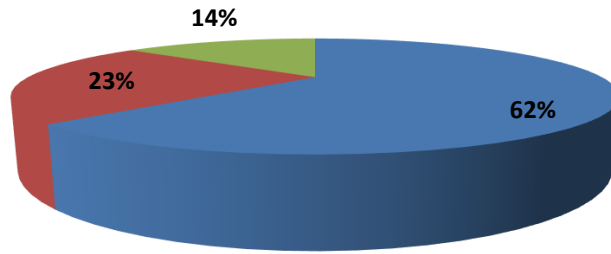

**School of Engineering  
Academic Feedback: Student Satisfaction Level  
Odd Semester 2023-24**

■ Satisfaction level 100%    ■ Satisfaction level 75%  
■ Satisfaction level Below 75%

**School of Biotechnology and Biosciences  
Academic Feedback: Student Satisfaction Level  
Odd Semester 2023-24**

■ Satisfaction level 100%    ■ Satisfaction level 75%  
■ Satisfaction level Below 75%

**School of Law**  
**Academic Feedback: Student Satisfaction Level**  
**Odd Semester 2023-24**

■ Satisfaction level 100%   ■ Satisfaction level 75%  
■ Satisfaction level Below 75%