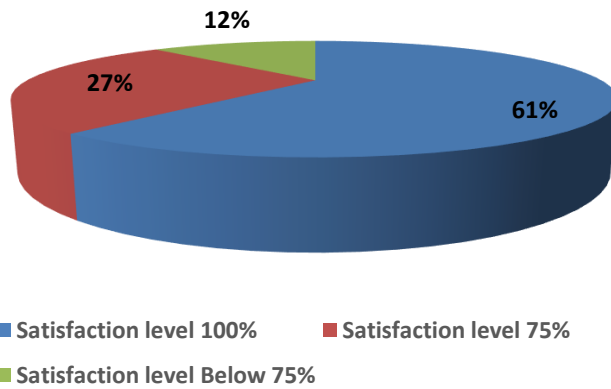

**Brainware University**  
**Academic Feedback: Student Satisfaction Level**  
**Odd Semester 2023-24**

**School of Medical & Allied Health Sciences**  
**Academic Feedback: Student Satisfaction Level**  
**Odd Semester 2023-24**

**School of Communication, Multimedia & Film Studies**  
**Academic Feedback: Student Satisfaction Level**  
**Odd Semester 2023-24**

**School of Computational & Applied Sciences  
Academic Feedback: Student Satisfaction Level  
Odd Semester 2023-24**

■ Satisfaction level 100%    ■ Satisfaction level 75%  
■ Satisfaction level Below 75%

**School of Management & Commerce  
Academic Feedback: Student Satisfaction Level  
Odd Semester 2023-24**

■ Satisfaction level 100%    ■ Satisfaction level 75%  
■ Satisfaction level Below 75%

**School of Agriculture**  
**Academic Feedback: Student Satisfaction Level**  
**Odd Semester 2023-24**

■ Satisfaction level 100%   ■ Satisfaction level 75%  
■ Satisfaction level Below 75%