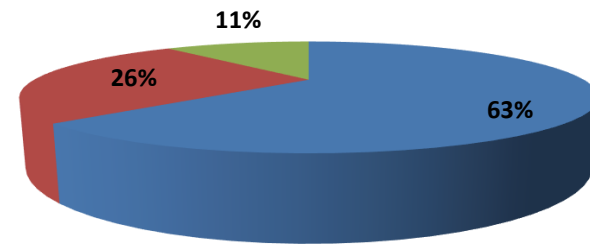

School of Humanities & Social Sciences
Academic Feedback: Student Satisfaction Level
Odd Semester 2023-24

■ Satisfaction level 100%   ■ Satisfaction level 75%
■ Satisfaction level Below 75%