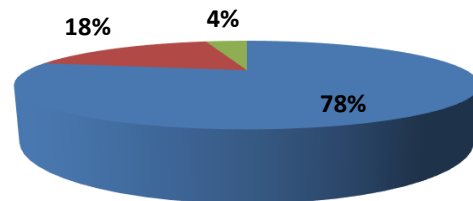

School of Agriculture
Academic Feedback: Student Satisfaction Level
Odd Semester 2023-24

■ Satisfaction level 100%   ■ Satisfaction level 75%
■ Satisfaction level Below 75%