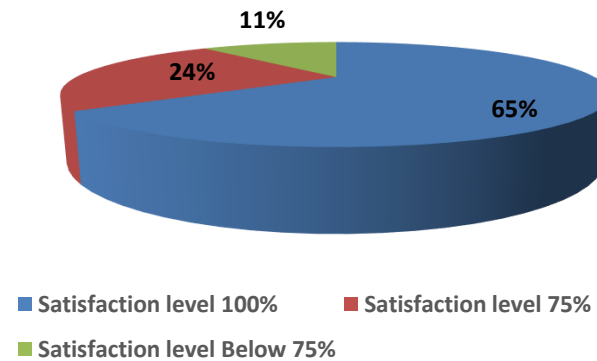

**Brainware University**  
**Academic Feedback: Student Satisfaction Level**  
**Odd Semester 2023-24**

**School of Medical & Allied Health Sciences**  
**Academic Feedback: Student Satisfaction Level**  
**Odd Semester 2023-24**

**School of Communication, Multimedia & Film Studies**  
**Academic Feedback: Student Satisfaction Level**  
**Odd Semester 2023-24**

**School of Computational & Applied Sciences  
Academic Feedback: Student Satisfaction Level  
Odd Semester 2023-24**

■ Satisfaction level 100%    ■ Satisfaction level 75%  
■ Satisfaction level Below 75%

**School of Management & Commerce  
Academic Feedback: Student Satisfaction Level  
Odd Semester 2023-24**

■ Satisfaction level 100%    ■ Satisfaction level 75%  
■ Satisfaction level Below 75%

**School of Agriculture**  
**Academic Feedback: Student Satisfaction Level**  
**Odd Semester 2023-24**

■ Satisfaction level 100%   ■ Satisfaction level 75%  
■ Satisfaction level Below 75%