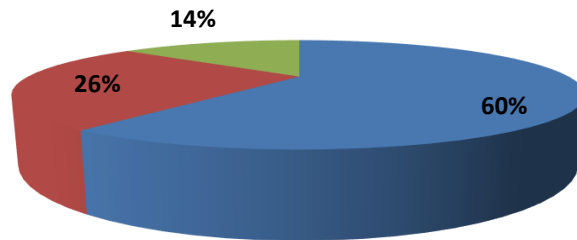

**School of Engineering
Academic Feedback: Student Satisfaction Level
Odd Semester 2023-24**

■ Satisfaction level 100%   ■ Satisfaction level 75%
■ Satisfaction level Below 75%