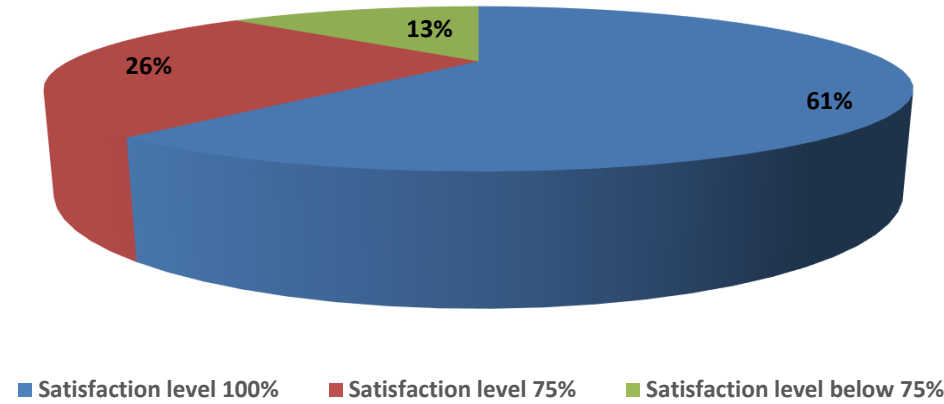

**Brainware University**  
**Academic Feedback: Student Satisfaction Level**  
**Odd Semester 2023-24**

**School of Medical & Allied Health Sciences**  
**Academic Feedback: Student Satisfaction Level**  
**Odd Semester 2023-24**

**School of Communication, Multimedia & Film Studies**  
**Academic Feedback: Student Satisfaction Level**  
**Odd Semester 2023-24**

**School of Computational & Applied Sciences  
Academic Feedback: Student Satisfaction Level  
Odd Semester 2023-24**

■ Satisfaction level 100%    ■ Satisfaction level 75%  
■ Satisfaction level Below 75%

**School of Management & Commerce  
Academic Feedback: Student Satisfaction Level  
Odd Semester 2023-24**

■ Satisfaction level 100%    ■ Satisfaction level 75%  
■ Satisfaction level Below 75%

■ Satisfaction level 100%    ■ Satisfaction level 75%  
■ Satisfaction level Below 75%

**School of Law**  
**Academic Feedback: Student Satisfaction Level**  
**Odd Semester 2023-24**

■ Satisfaction level 100%   ■ Satisfaction level 75%  
■ Satisfaction level Below 75%